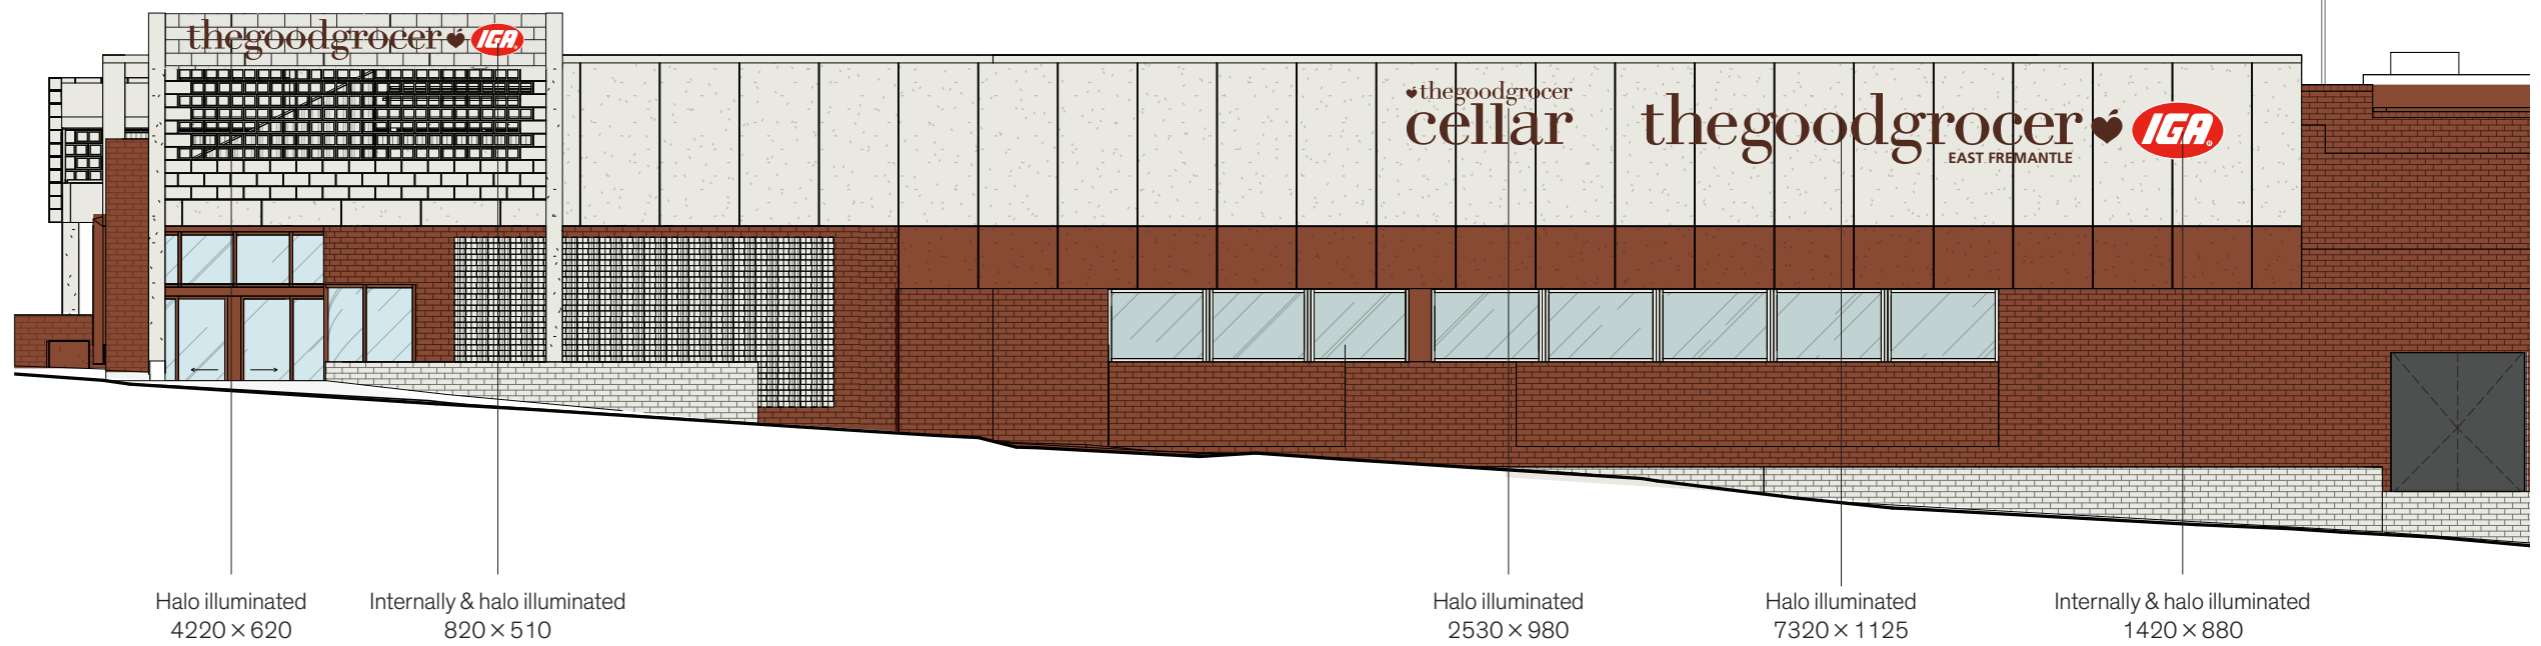


studio carbon

The Good Grocer
Exterior

East Fremantle
11.10.24

East Elevation

North Elevation

North Elevation

West Elevation

Visual.
Terracotta colour to match interiors with off-white painted bricks at entrance and wall panels.