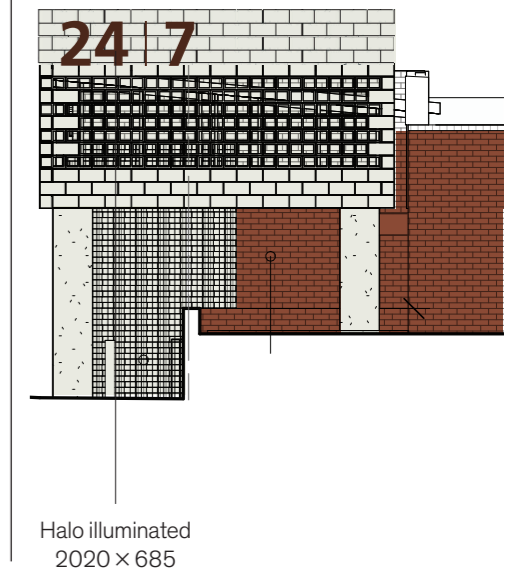


studio carbon

The Good Grocer
Exterior

East Fremantle
11.10.24

East Elevation

North Elevation

North Elevation

West Elevation

Visual.
Terracotta colour to match interiors with off-white painted bricks at entrance and wall panels.