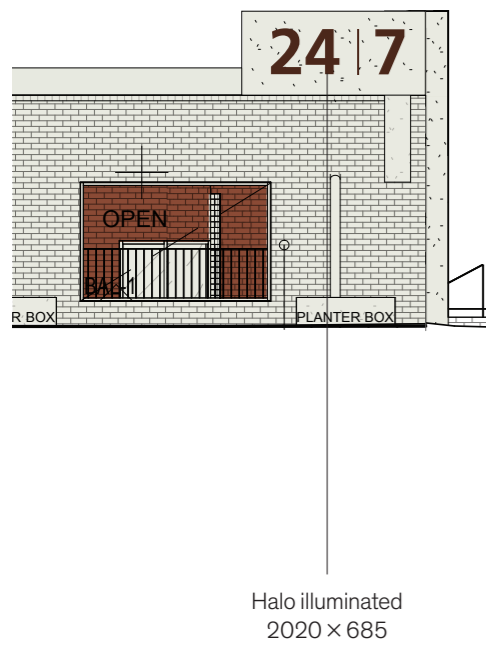


studio carbon

The Good Grocer
Exterior

East Fremantle
11.10.24

East Elevation

North Elevation

North Elevation

West Elevation

Visual.
Terracotta colour to match interiors with off-white painted bricks at entrance and wall panels.